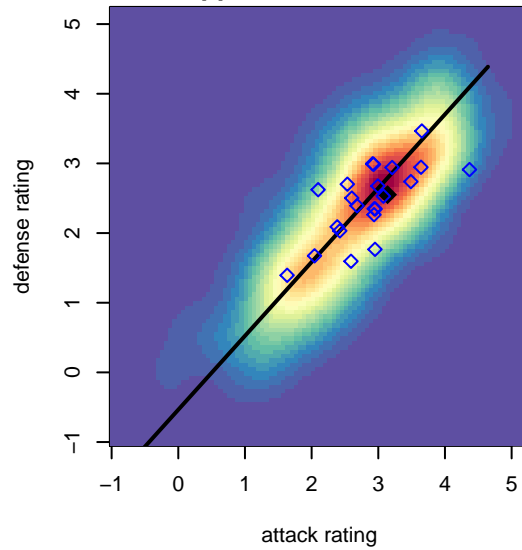

**attack and defense rating
relative to others at age
and all opponents in last 13 months**