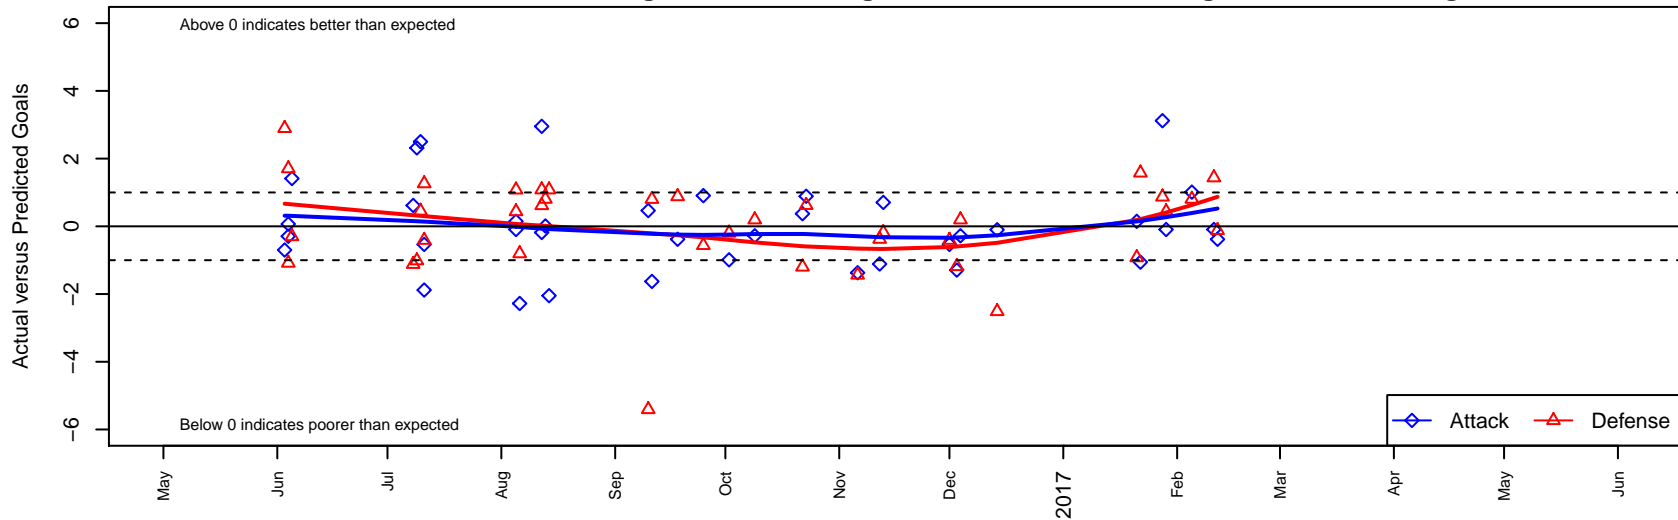

Crossfire Premier B B01

Crossfire Premier SC
 Redmond, WA
 B01 total strength=1621
 attack=23.07 defense=12.82
 fall league = RCL B01 Div 2, RCL B01 7V2
 notes= Lee 2016

alt names used:
 CROSSFIRE PREMIER B01 B (WA)
 Crossfire Premier B01 B
 CROSSFIRE PREMIER B01 B LEE (WA)
 CROSSFIRE PREMIER B01 B LEE (USA)
 Crossfire Premier B01 B
 Crossfire Premier B01 B

Venues played:
 2016 Showcase of Champions U17/16 Platinun
 2016 Nike Crossfire Challenge Gold Group U16
 2016 WA Rush Cup B01 Gold U16
 2016 REDAPT Cup Gold U16
 2016 RCL B01 Div 2
 2016 RCL B01 7V2
 2016 WYS Presidents Cup B01 Div 1

Crossfire Premier B B01
 Dots are actual minus expected GF (blue circles) and GA (red triangles).
 Blue line is smoothed change in attack strength. Red is smoothed change in defense strength.

**attack and defense variance (black dot)
relative to other teams
and top 10 in region**