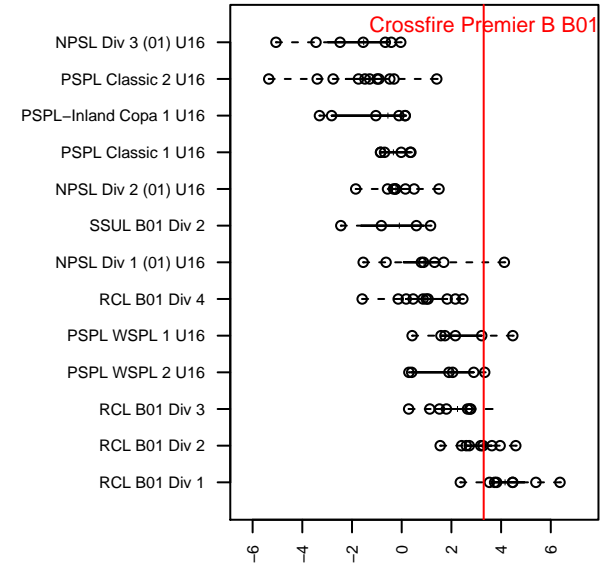

**attack and defense rating
relative to others at age
and all opponents in last 13 months**