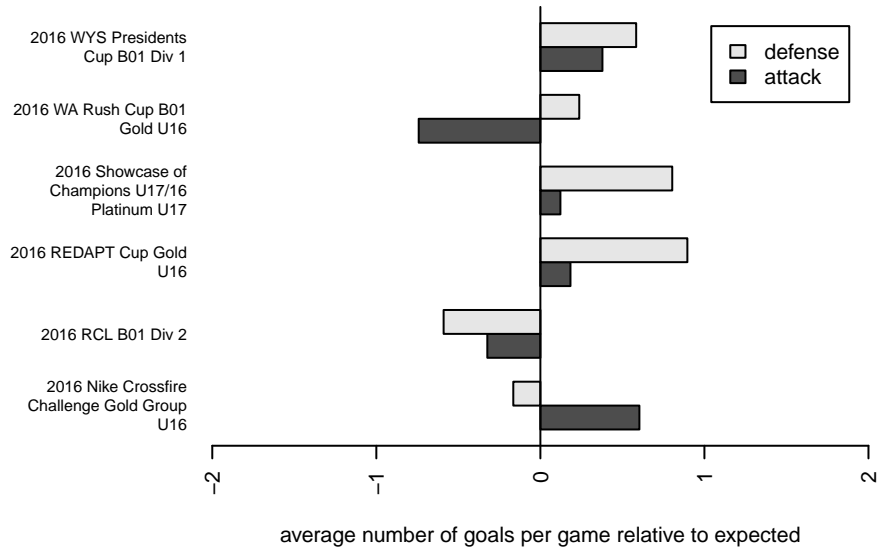

Performance relative to 13 month average