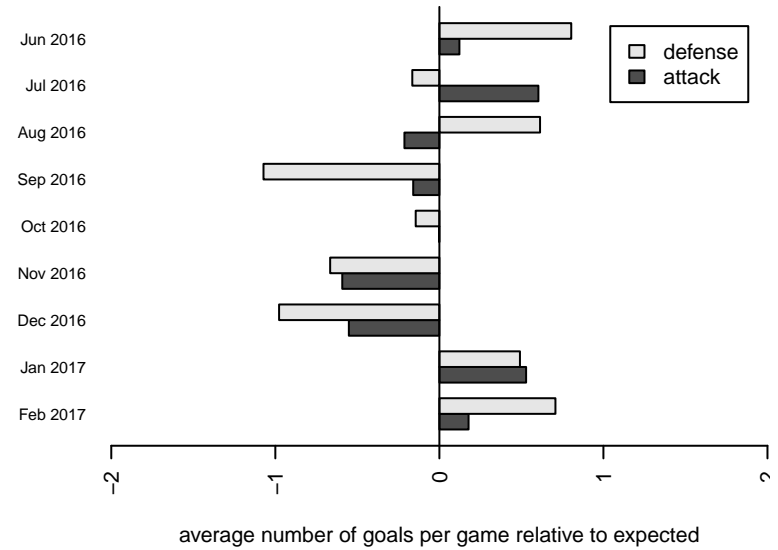

Performance relative to 13 month average